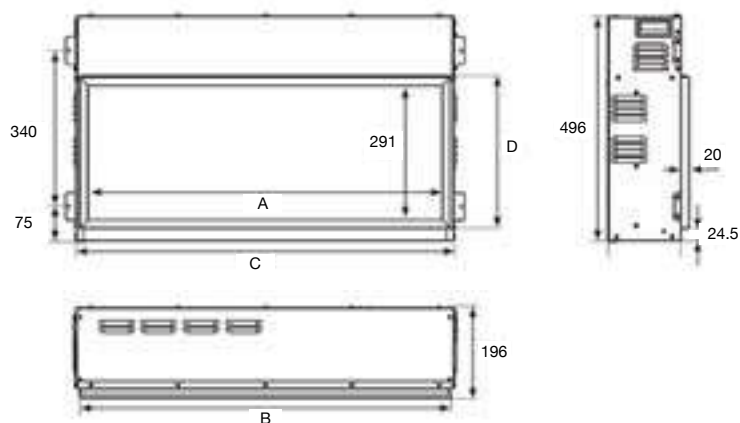

technical information - inset fires

radiance inset edge information

Product Code	Description	Flame Viewing Area (mm) w x h	Heat Output
219-148	Radiance Inset 85R Edge	855 x 291	1.00 - 2.00kW
219-164	Radiance Inset 105R Edge	1055 x 291	1.00 - 2.00kW
219-170	Radiance Inset 135R Edge	1355 x 291	1.00 - 2.00kW
219-188	Radiance Inset 195R Edge	1955 x 291	1.00 - 2.00kW

fire dimensions - radiance inset

All dimensions in mm