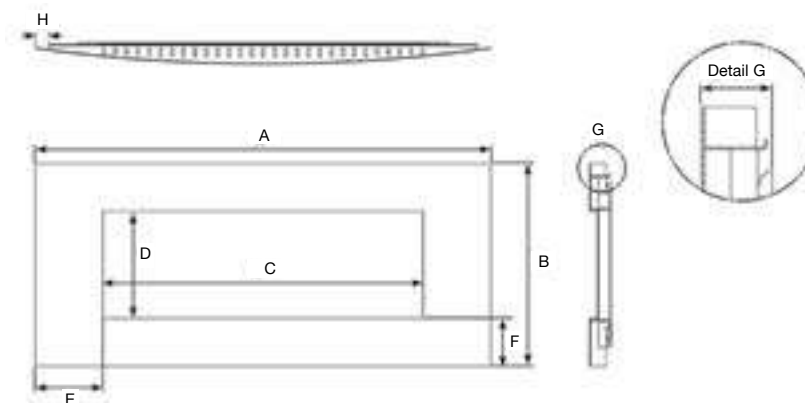

frame dimensions - radiance inset verve xs